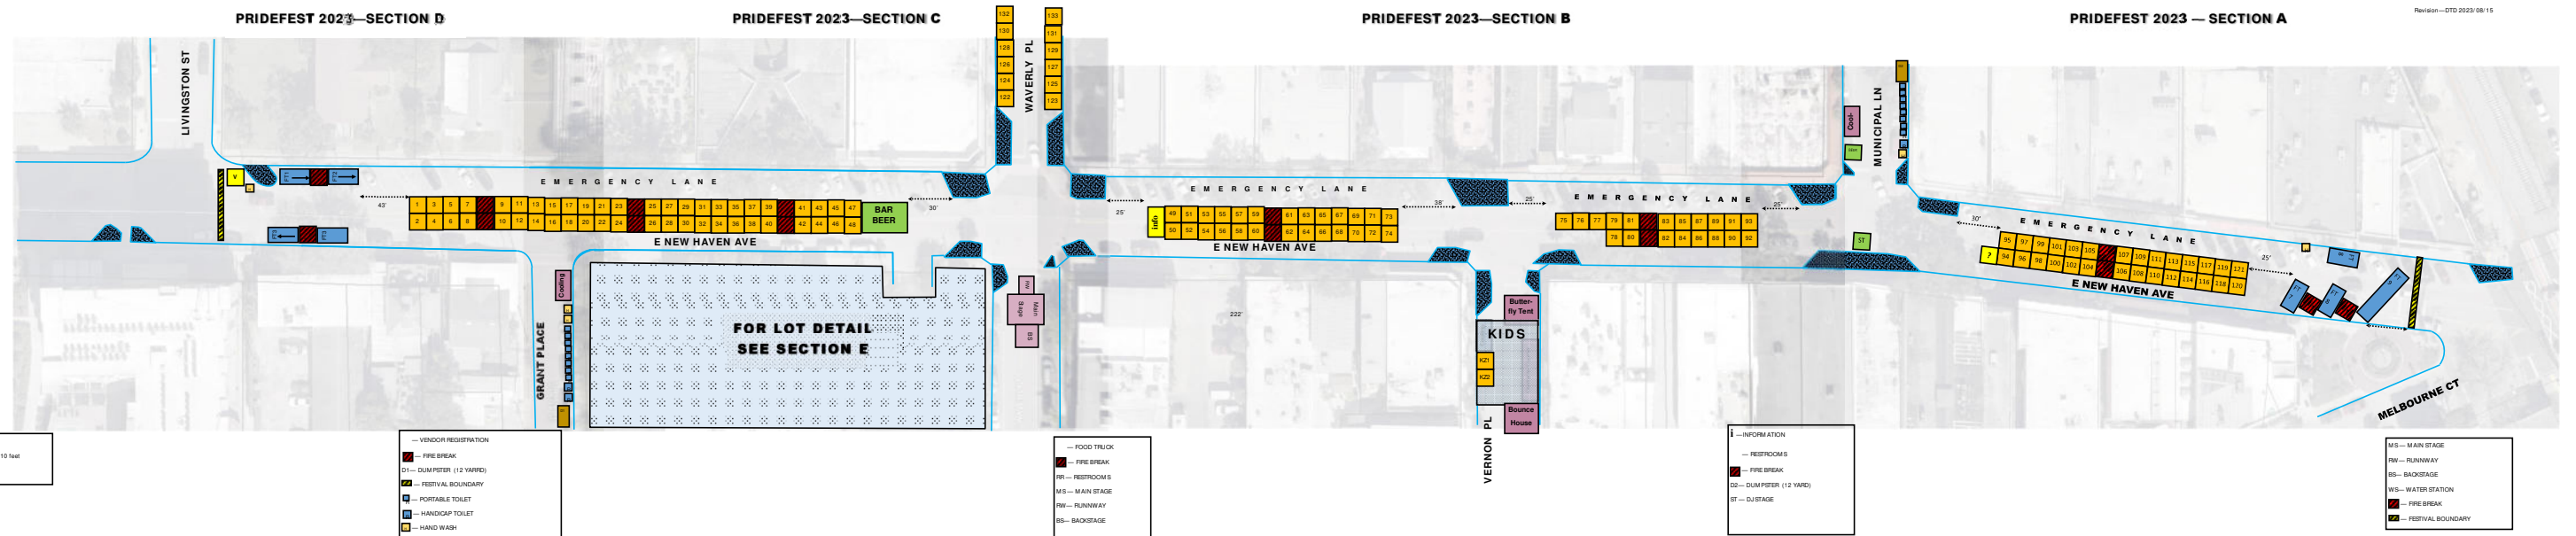

PRIDEFEST 2023—SECTION D

PRIDEFEST 2023—SECTION C

PRIDEFEST 2023—SECTION B

PRIDEFEST 2023 — SECTION A

SCALE: 0.2932 = 10 Met

- VENDOR REGISTRATION
- FIRE BREAK
- DUMP PISTER (12 YARD)
- FESTIVAL BOUNDARY
- PORTABLE TOILET
- HANDICAP TOILET
- HAND WASH

- FOOD TRUCK
- FIRE BREAK
- RESTROOMS
- MS — MAIN STAGE
- FW — RUNWAY
- BS — BACKSTAGE

- INFORMATION
- RESTROOMS
- FIRE BREAK
- DUMP PISTER (12 YARD)
- ST — DISSTAGE

- MS — MAIN STAGE
- FW — RUNWAY
- BS — BACKSTAGE
- WS — WATER STATION
- FIRE BREAK
- FESTIVAL BOUNDARY